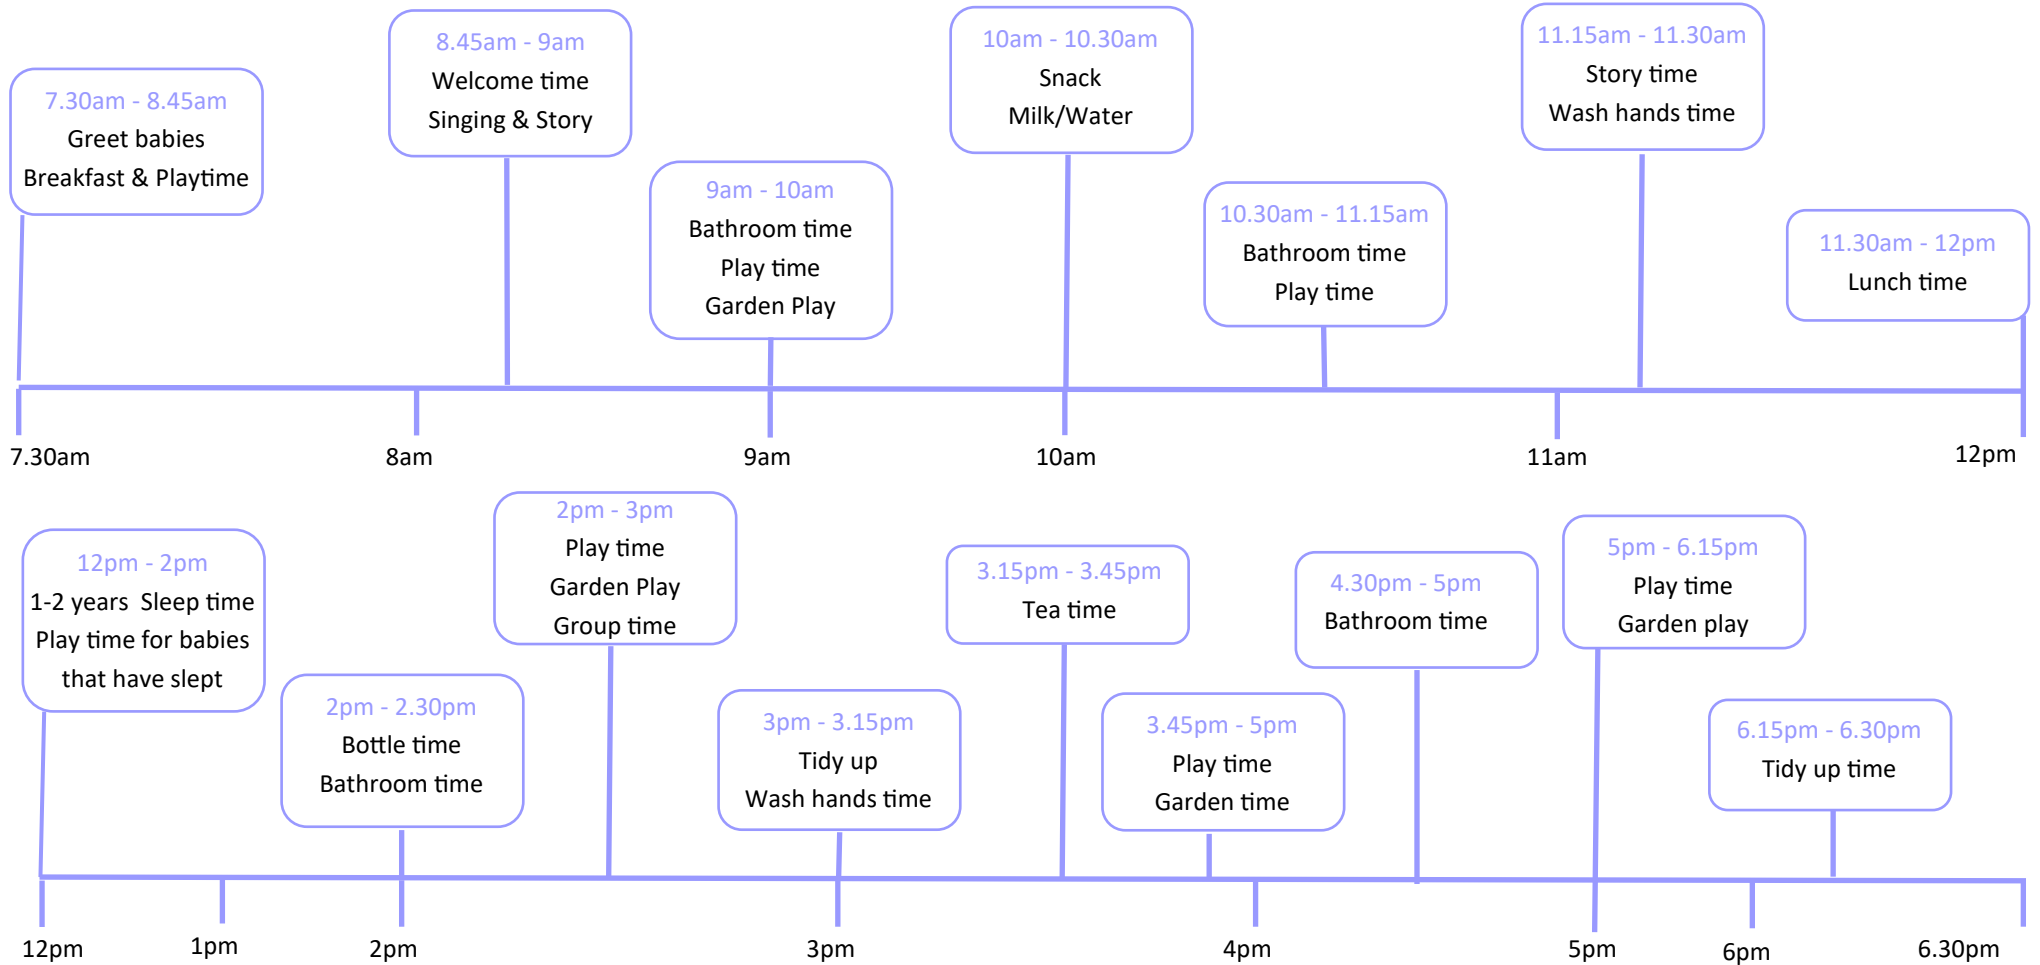

Gaytime Nursery

0 - 2 years

Bathroom Time : Is also as needed anytime during the session.