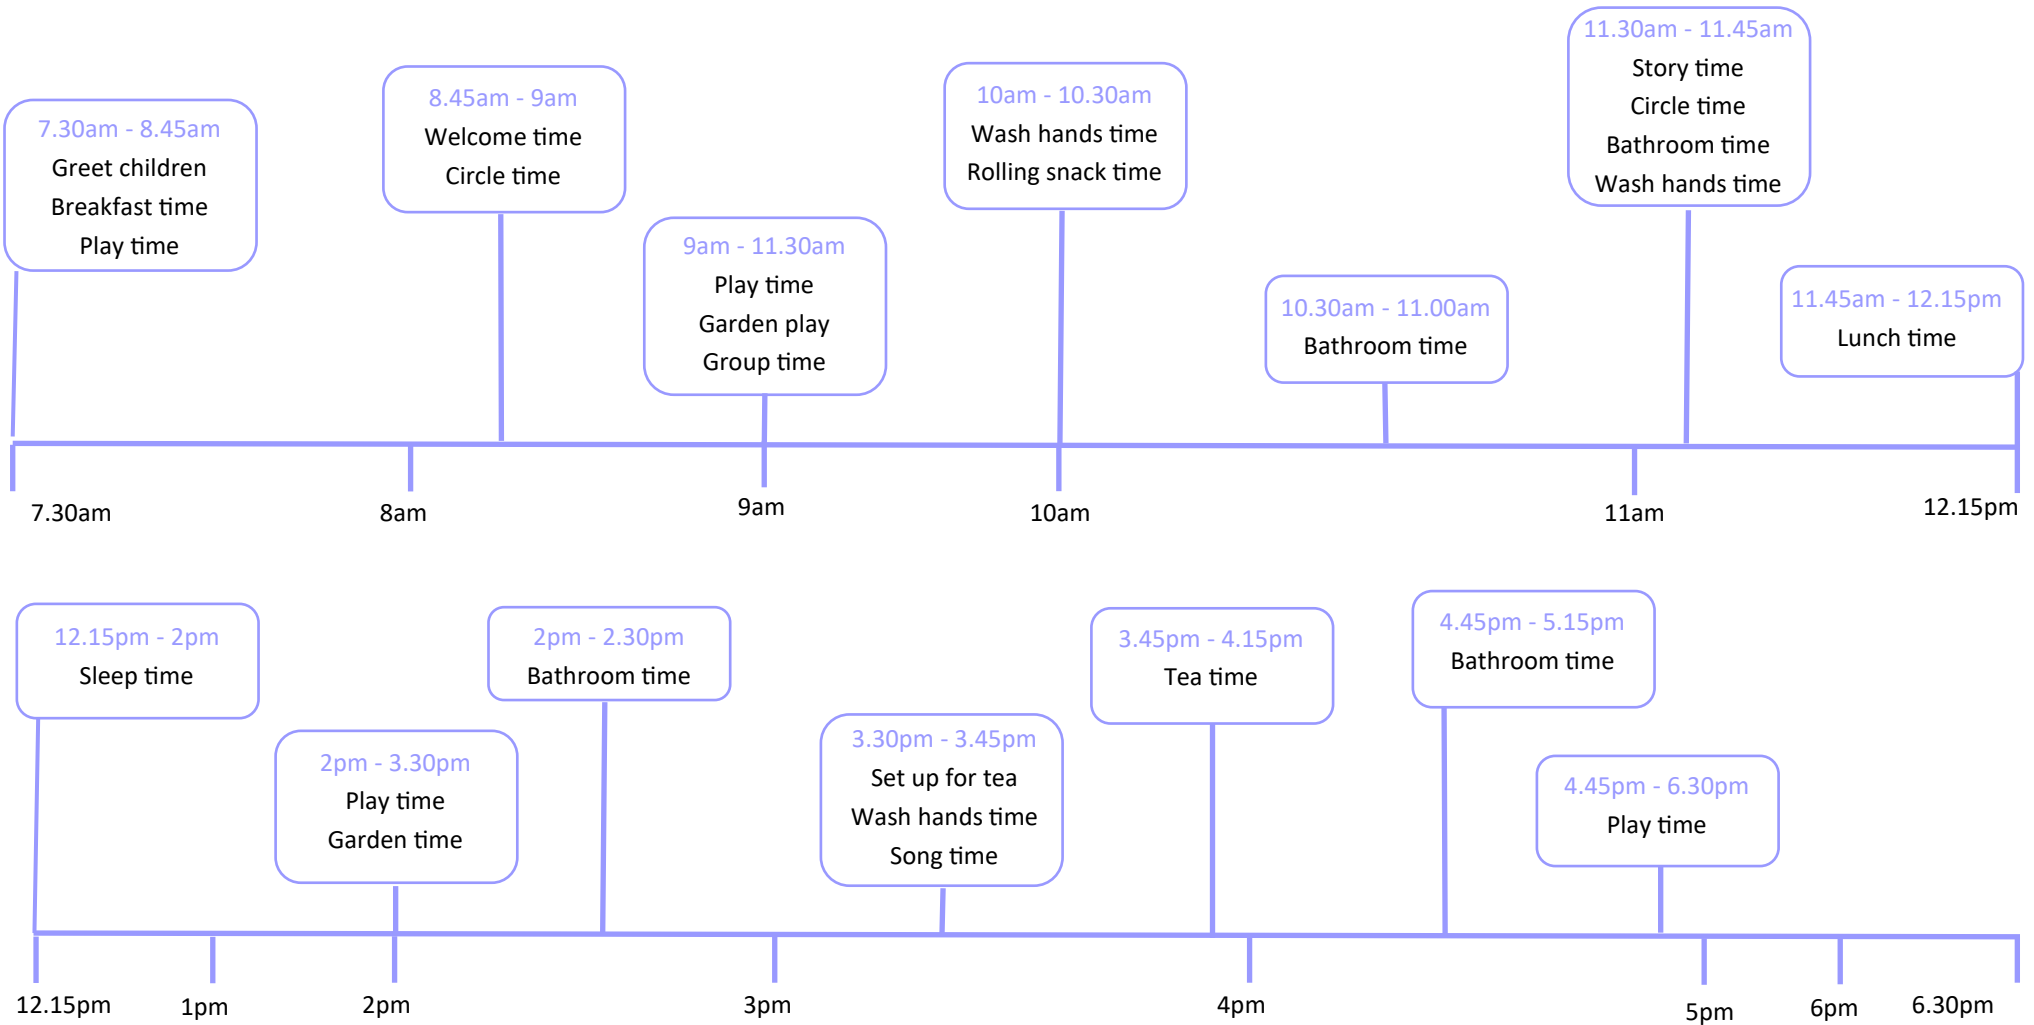

Gaytime Nursery

2 - 3 years

Bathroom Time : Is also as needed anytime during the session.