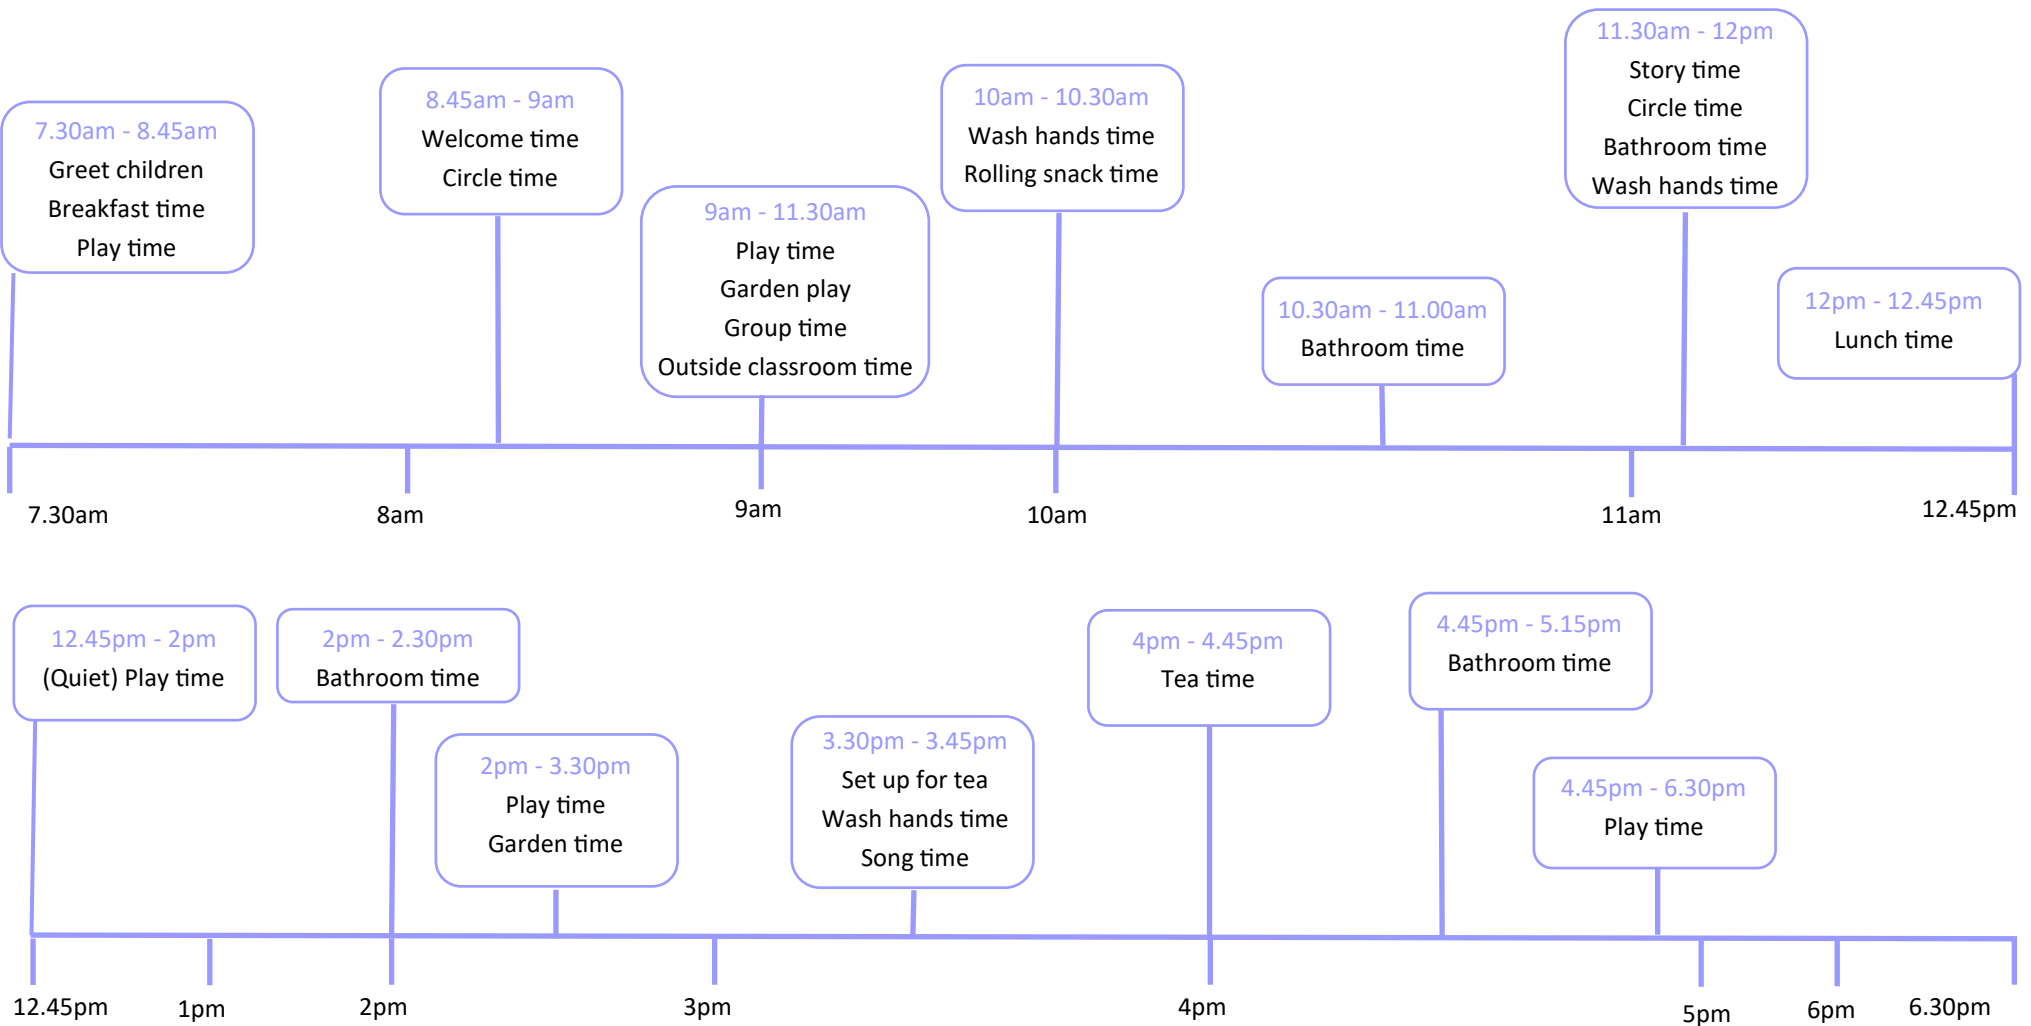

Gaytime Nursery

3 - 5 years

Bathroom Time : Is also as needed anytime during the session.