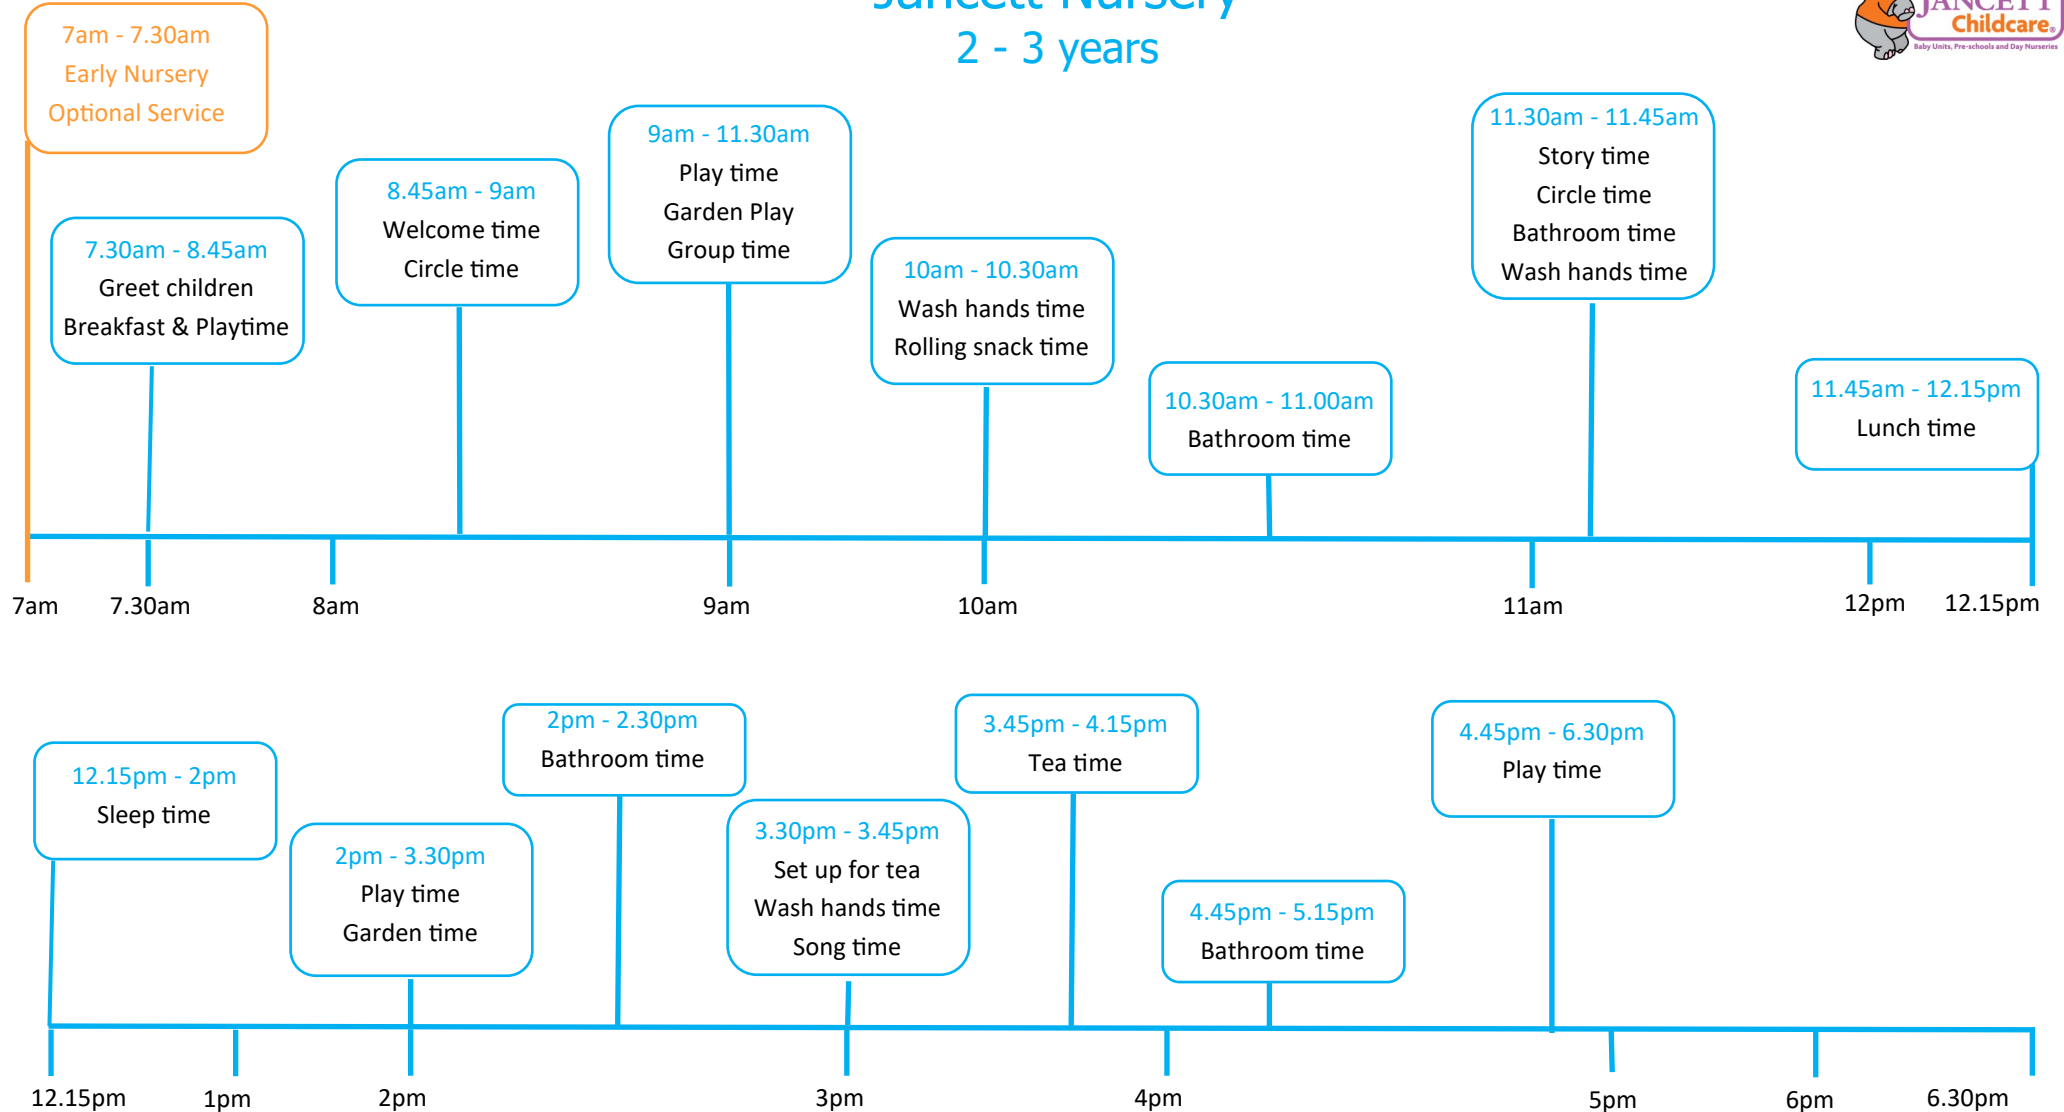

Jancett Nursery

2 - 3 years

Bathroom Time : Is also as needed anytime during the session.