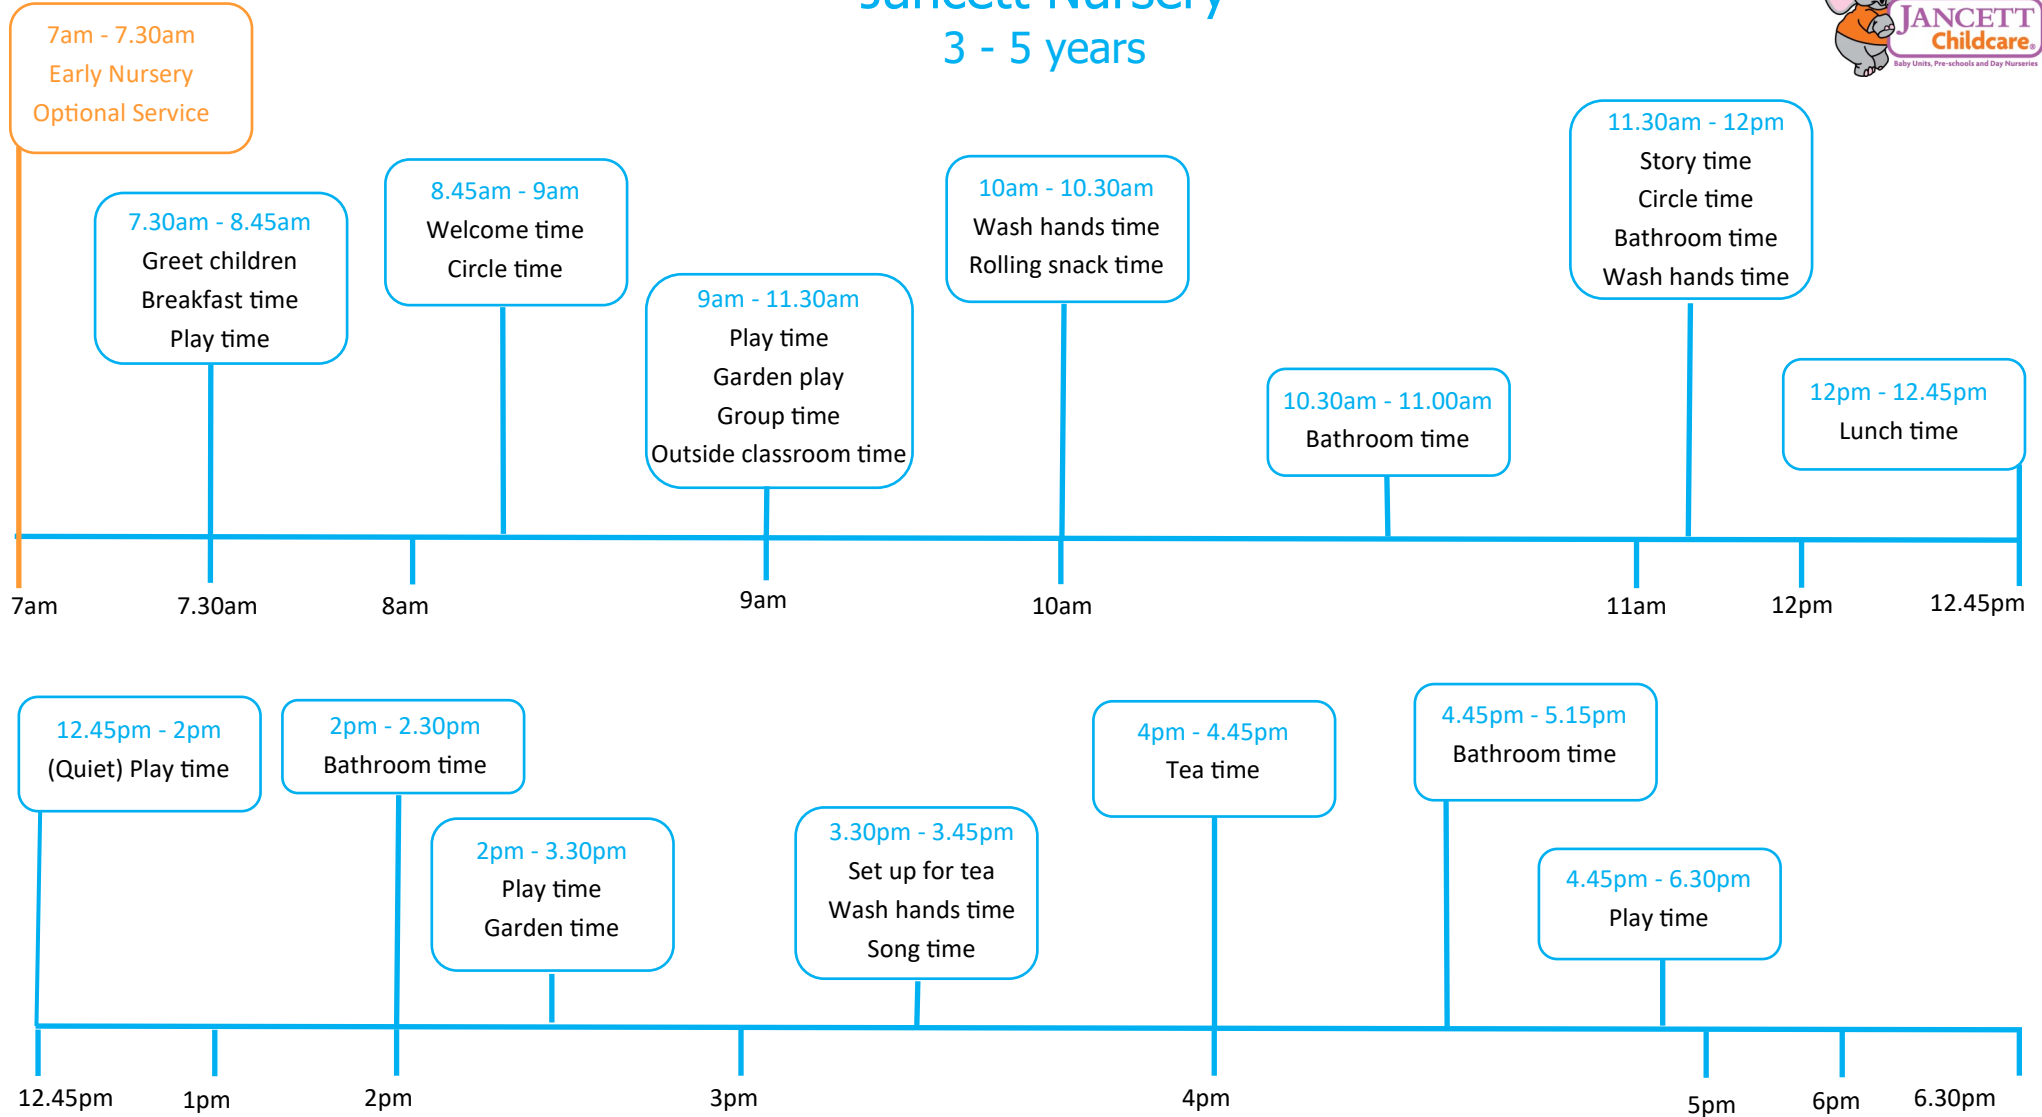

Jancett Nursery

3 - 5 years

Bathroom Time : Is also as needed anytime during the session.