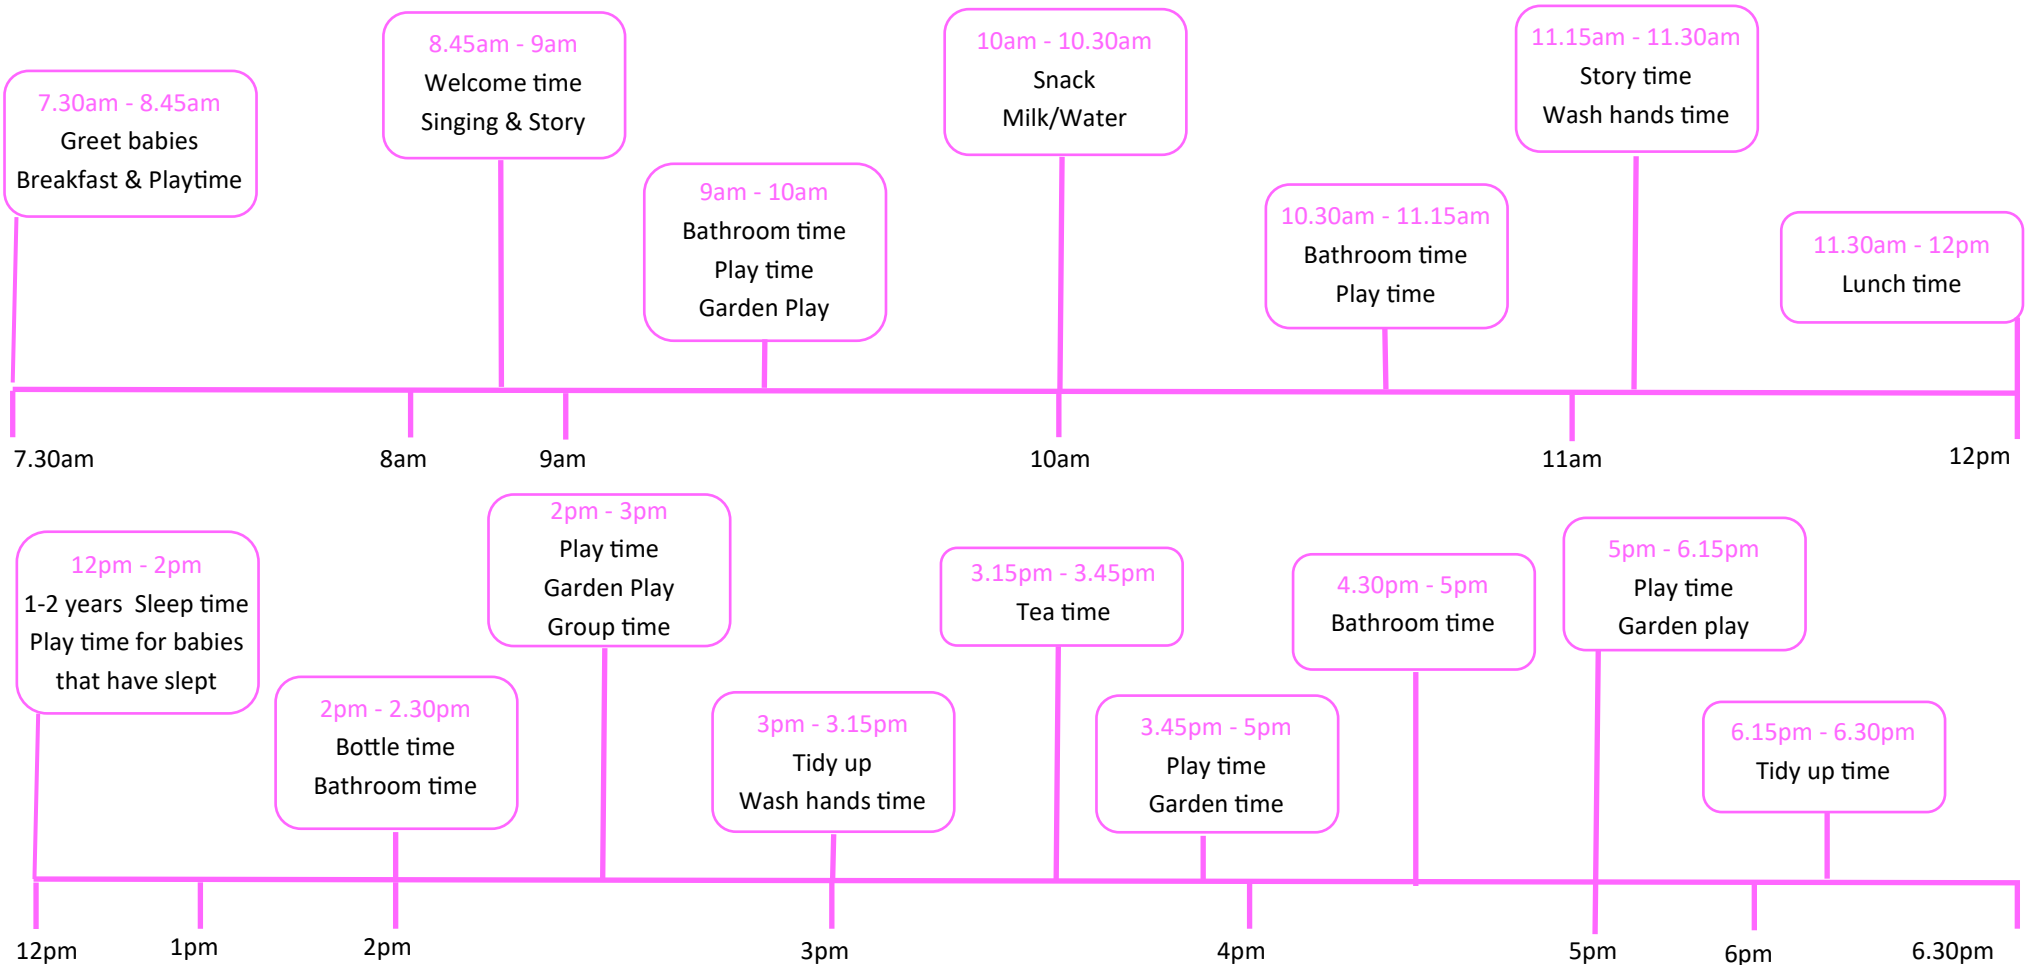

Pollyanna Nursery

0 - 2 years

Bathroom Time : Is also as needed anytime during the session.