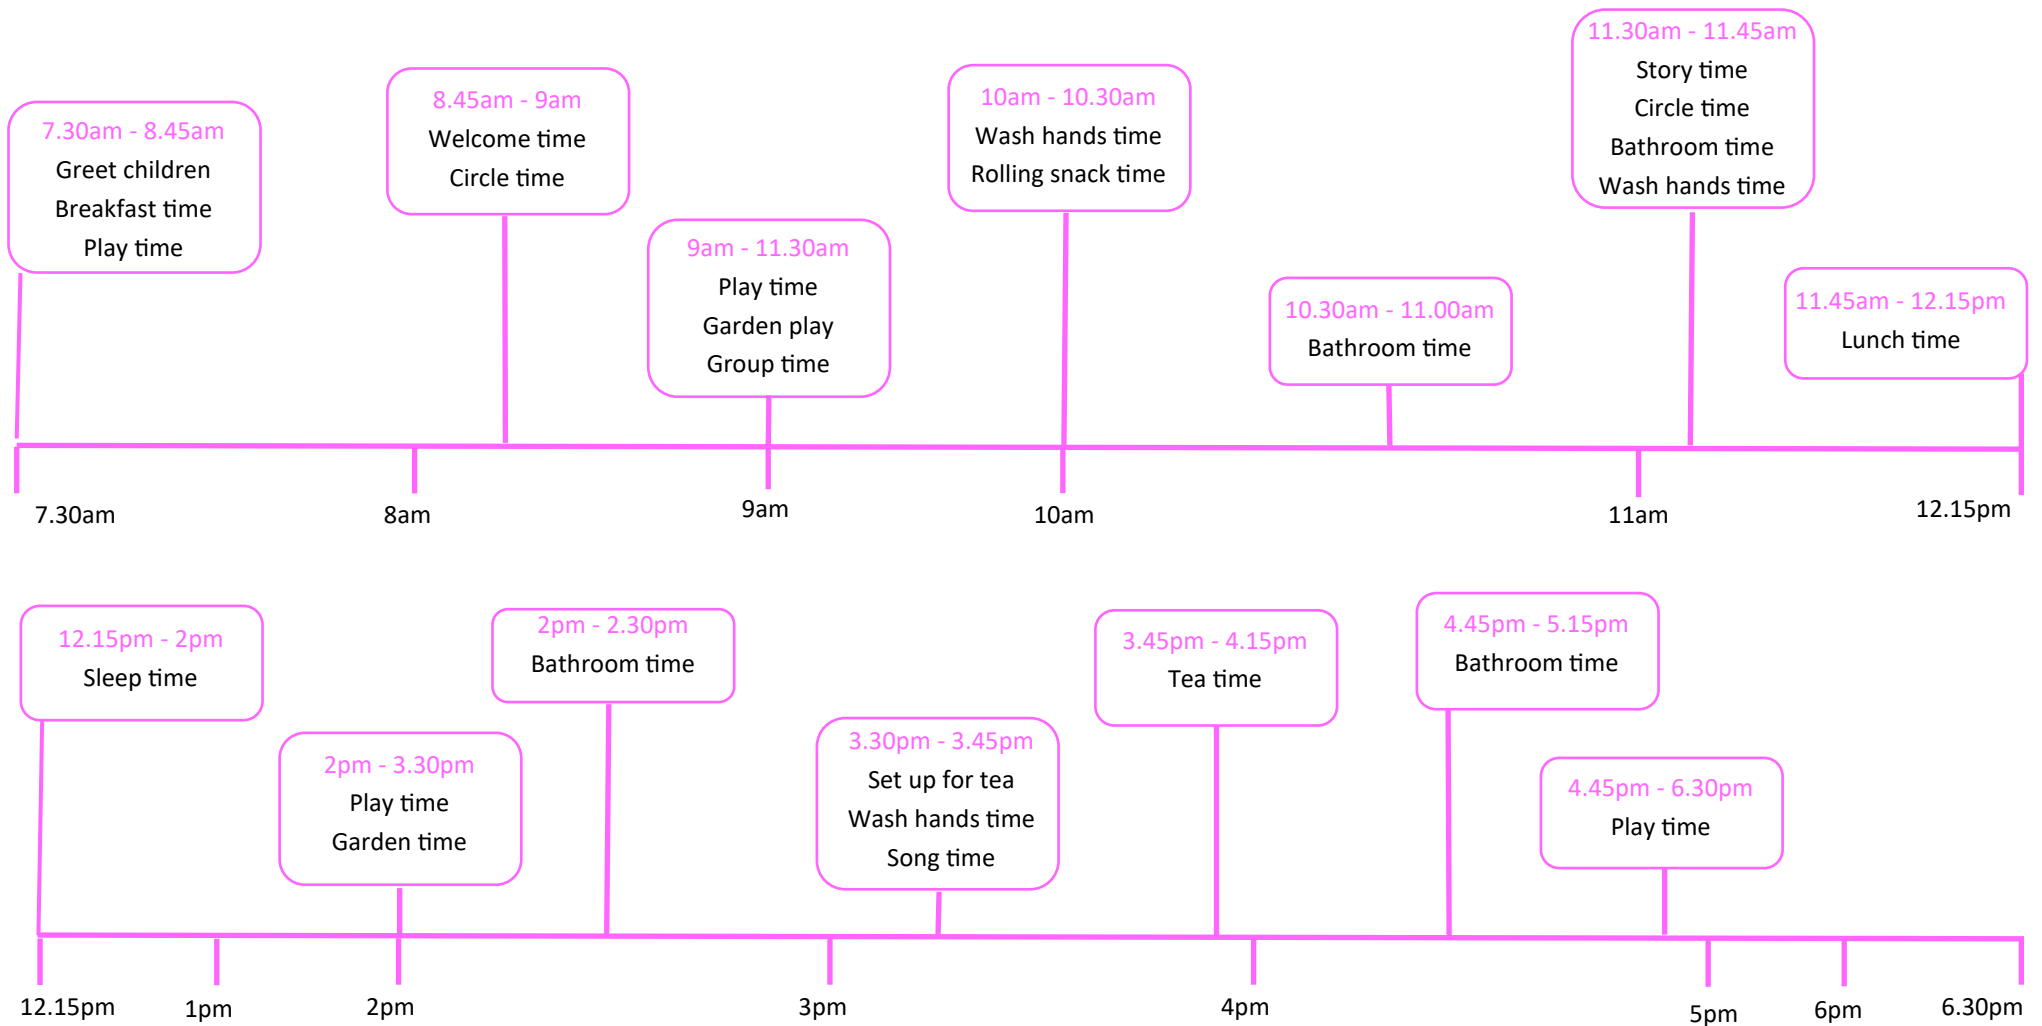

Pollyanna Nursery

2 - 3 years

Bathroom Time : Is also as needed anytime during the session.