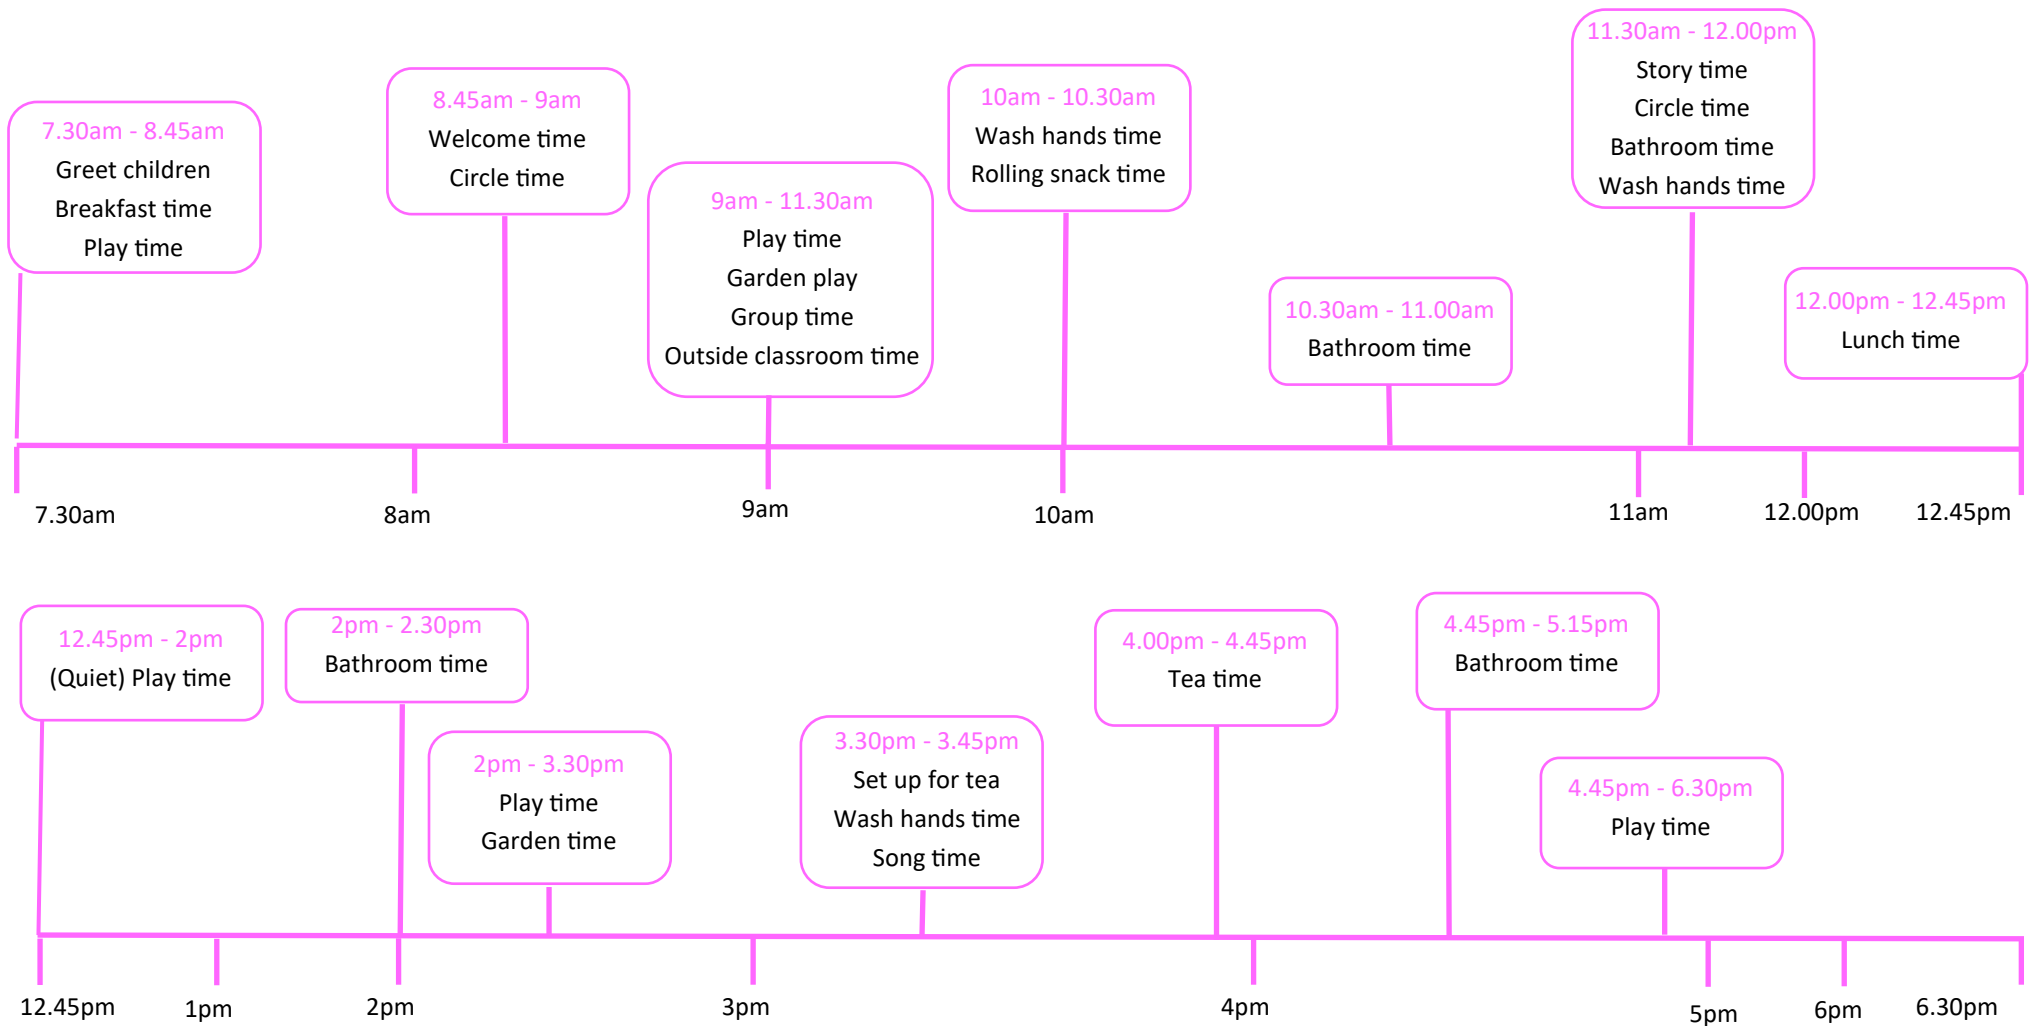

## 3 - 5 years

Bathroom Time : Is also as needed anytime during the session.