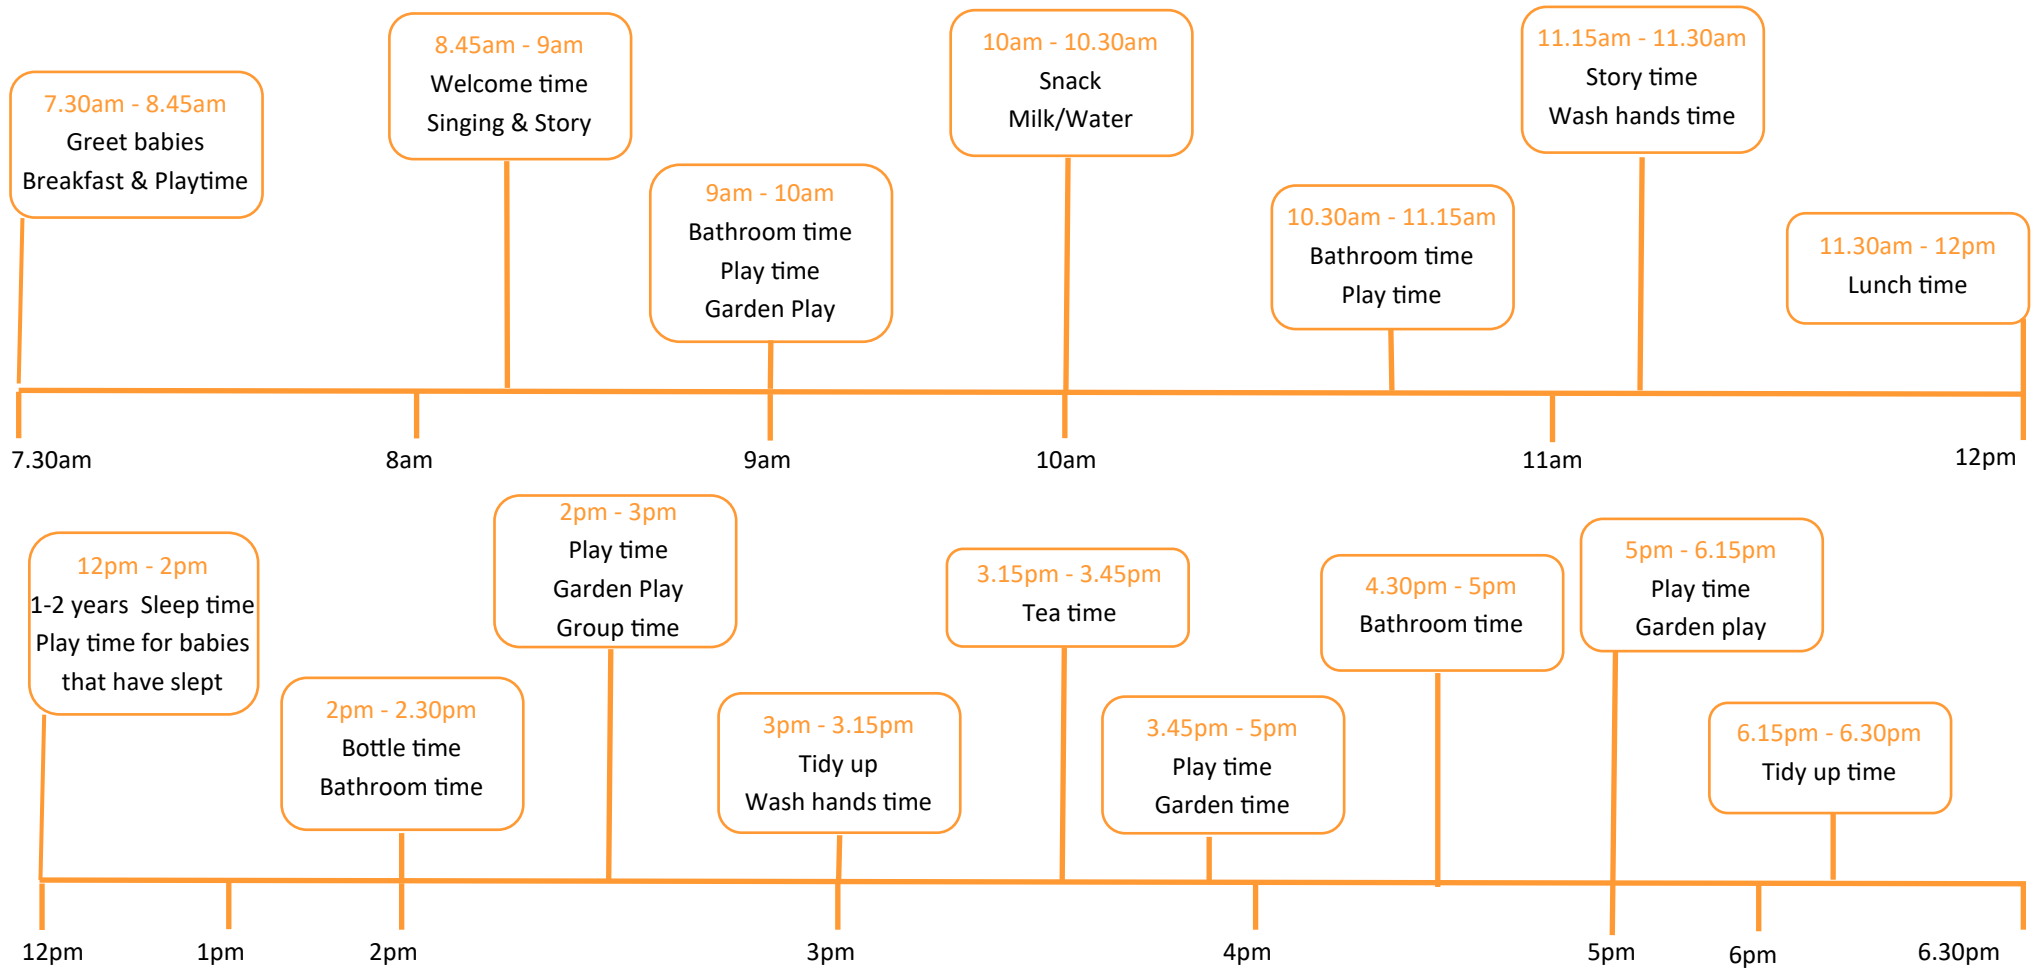

# Startel Nursery

## 0 - 2 years

Bathroom Time : Is also as needed anytime during the session.