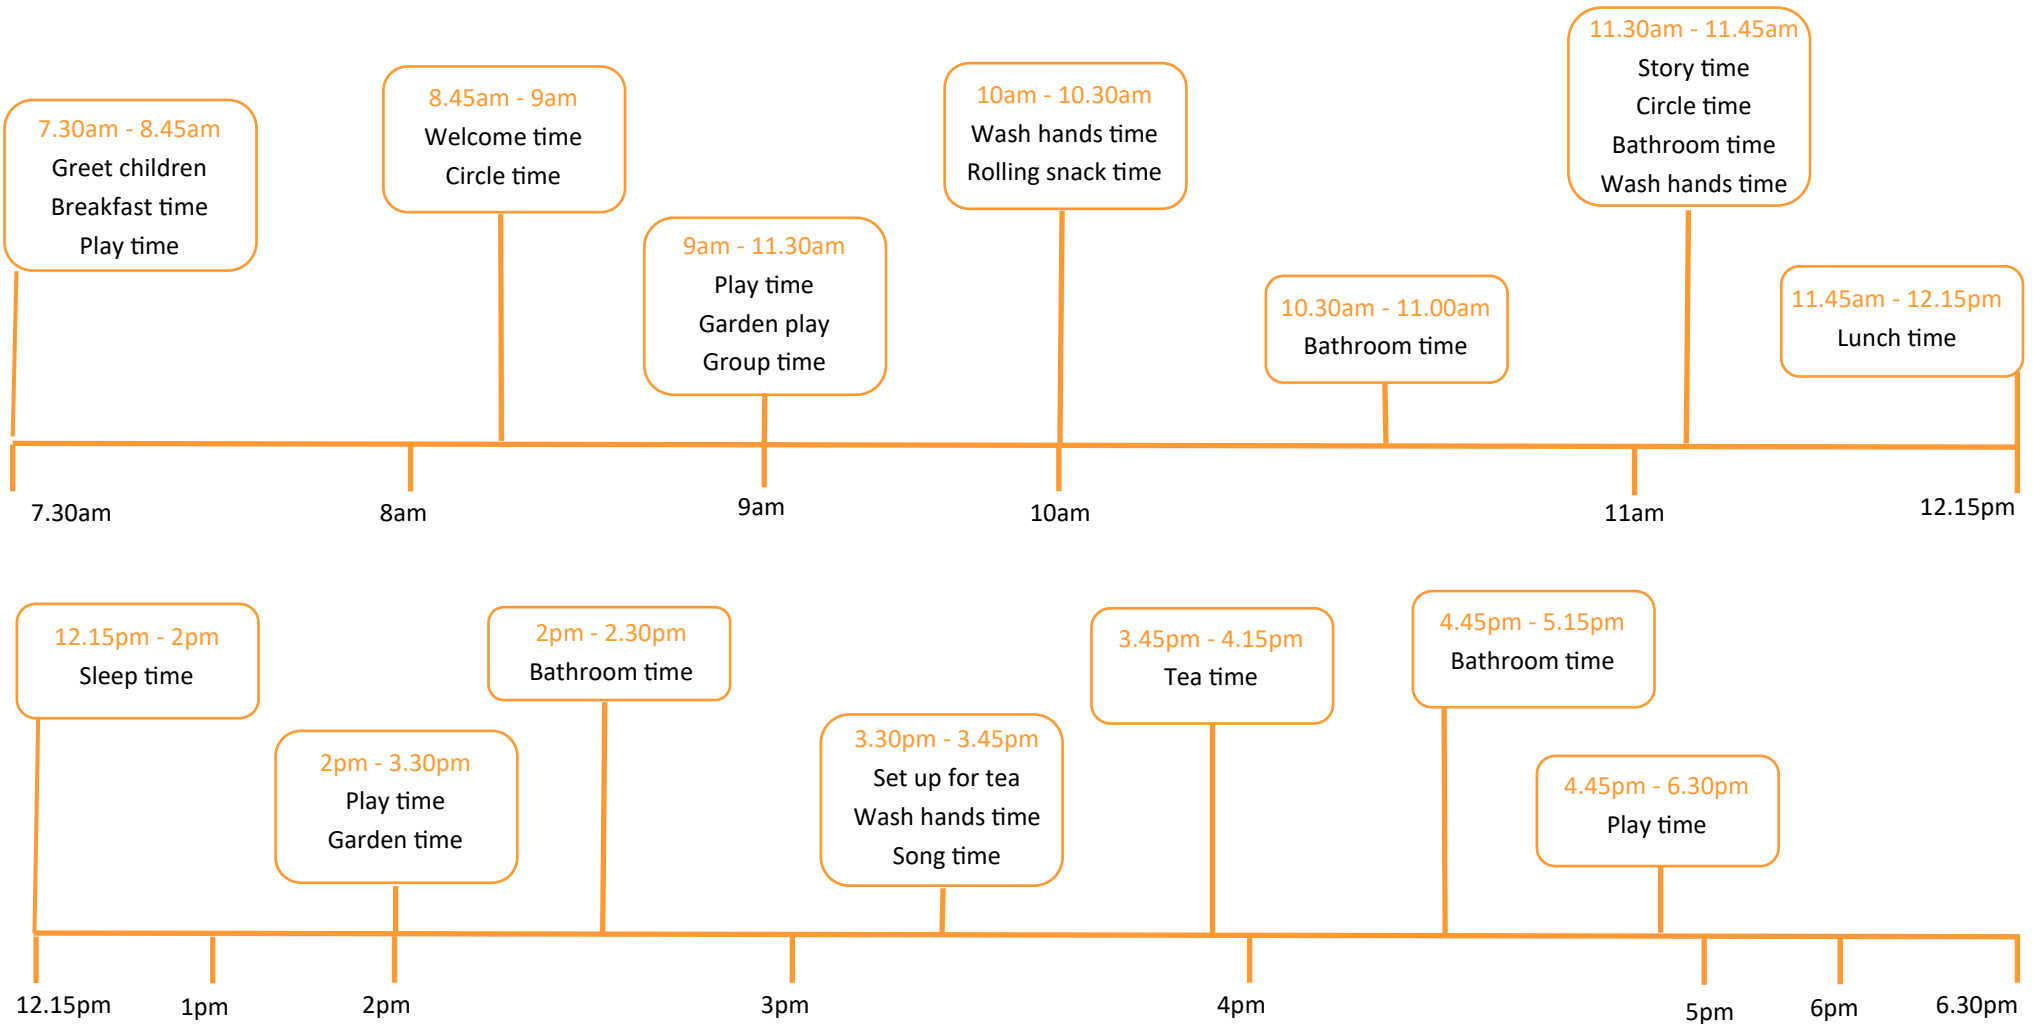

Startel Nursery

2 - 3 years

Bathroom Time : Is also as needed anytime during the session.