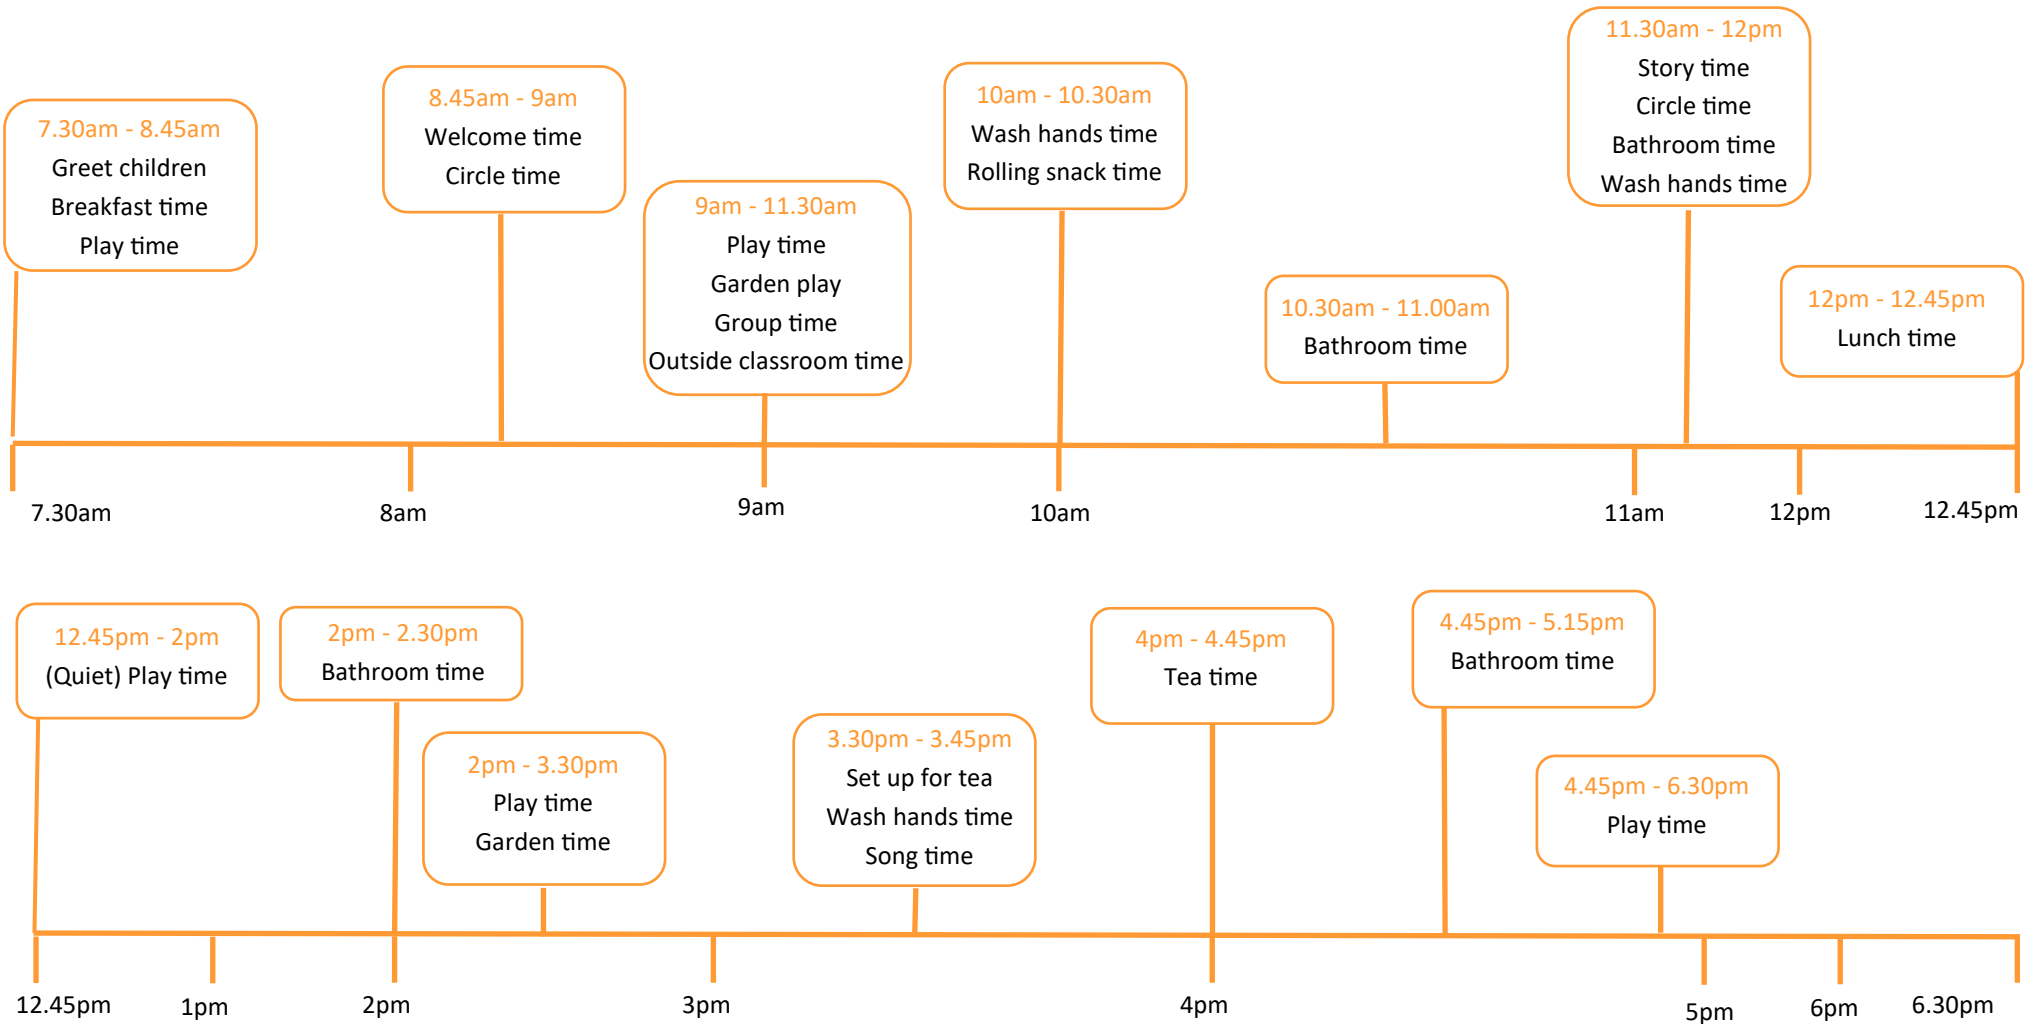

Startel Nursery

3 - 5 years

Bathroom Time : Is also as needed anytime during the session.